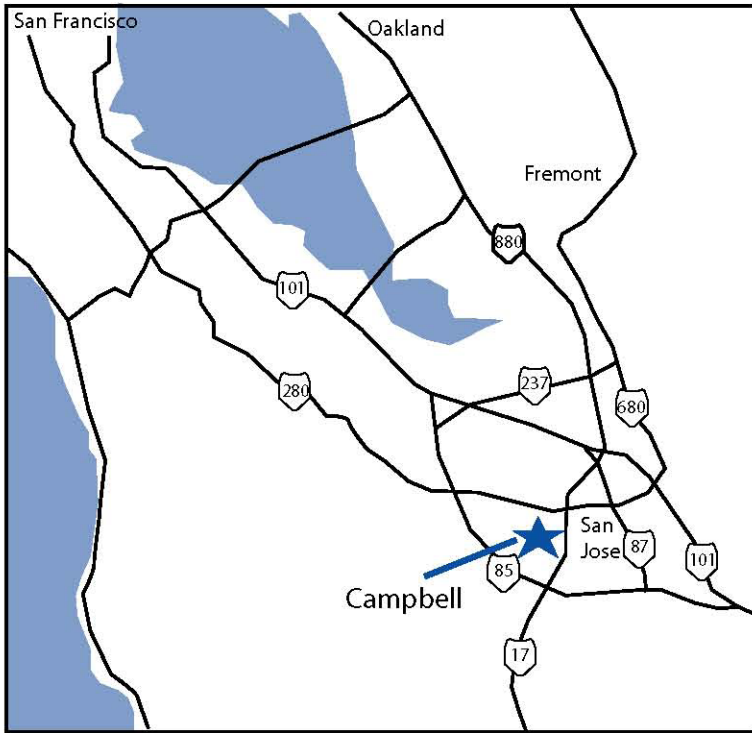

The Campbell Community Center

Directions:

From San Francisco:

Take 280 South toward San Jose; take Hwy 17 South (toward Santa Cruz) exit. The first exit will be Hamilton Avenue; go west (right). Turn left at the third traffic signal onto Winchester Boulevard. Turn right at the second traffic signal onto Campbell Avenue. Turn right at the next traffic signal and enter the Community Center parking lot.

From the East Bay:

Take 880 South to the Hamilton Avenue. Go west (right) on Hamilton Avenue. Turn left at the third traffic signal onto Winchester Boulevard. Turn right at the second traffic signal onto Campbell Avenue. Turn right at the next traffic signal and enter the Community Center parking lot.

From Santa Cruz:

Take Hwy 17 North toward San Jose. Take the Hamilton Avenue exit and turn west (left) onto Hamilton Avenue. Take Hamilton Avenue to Winchester Boulevard and turn left (south). Turn right at the second traffic signal onto Campbell Avenue. Turn right at the next traffic signal and enter the Community Center parking lot.

From South 101:

Take 101 North to Hwy 85 North. Take Hwy 85 to Hwy 17 North. Take the Hamilton Avenue exit and turn west (left) onto Hamilton Avenue. Take Hamilton Avenue to Winchester Boulevard and turn left (south). Turn right at the second traffic signal onto Campbell Avenue. Turn right at the next traffic signal and enter the Community Center parking lot.